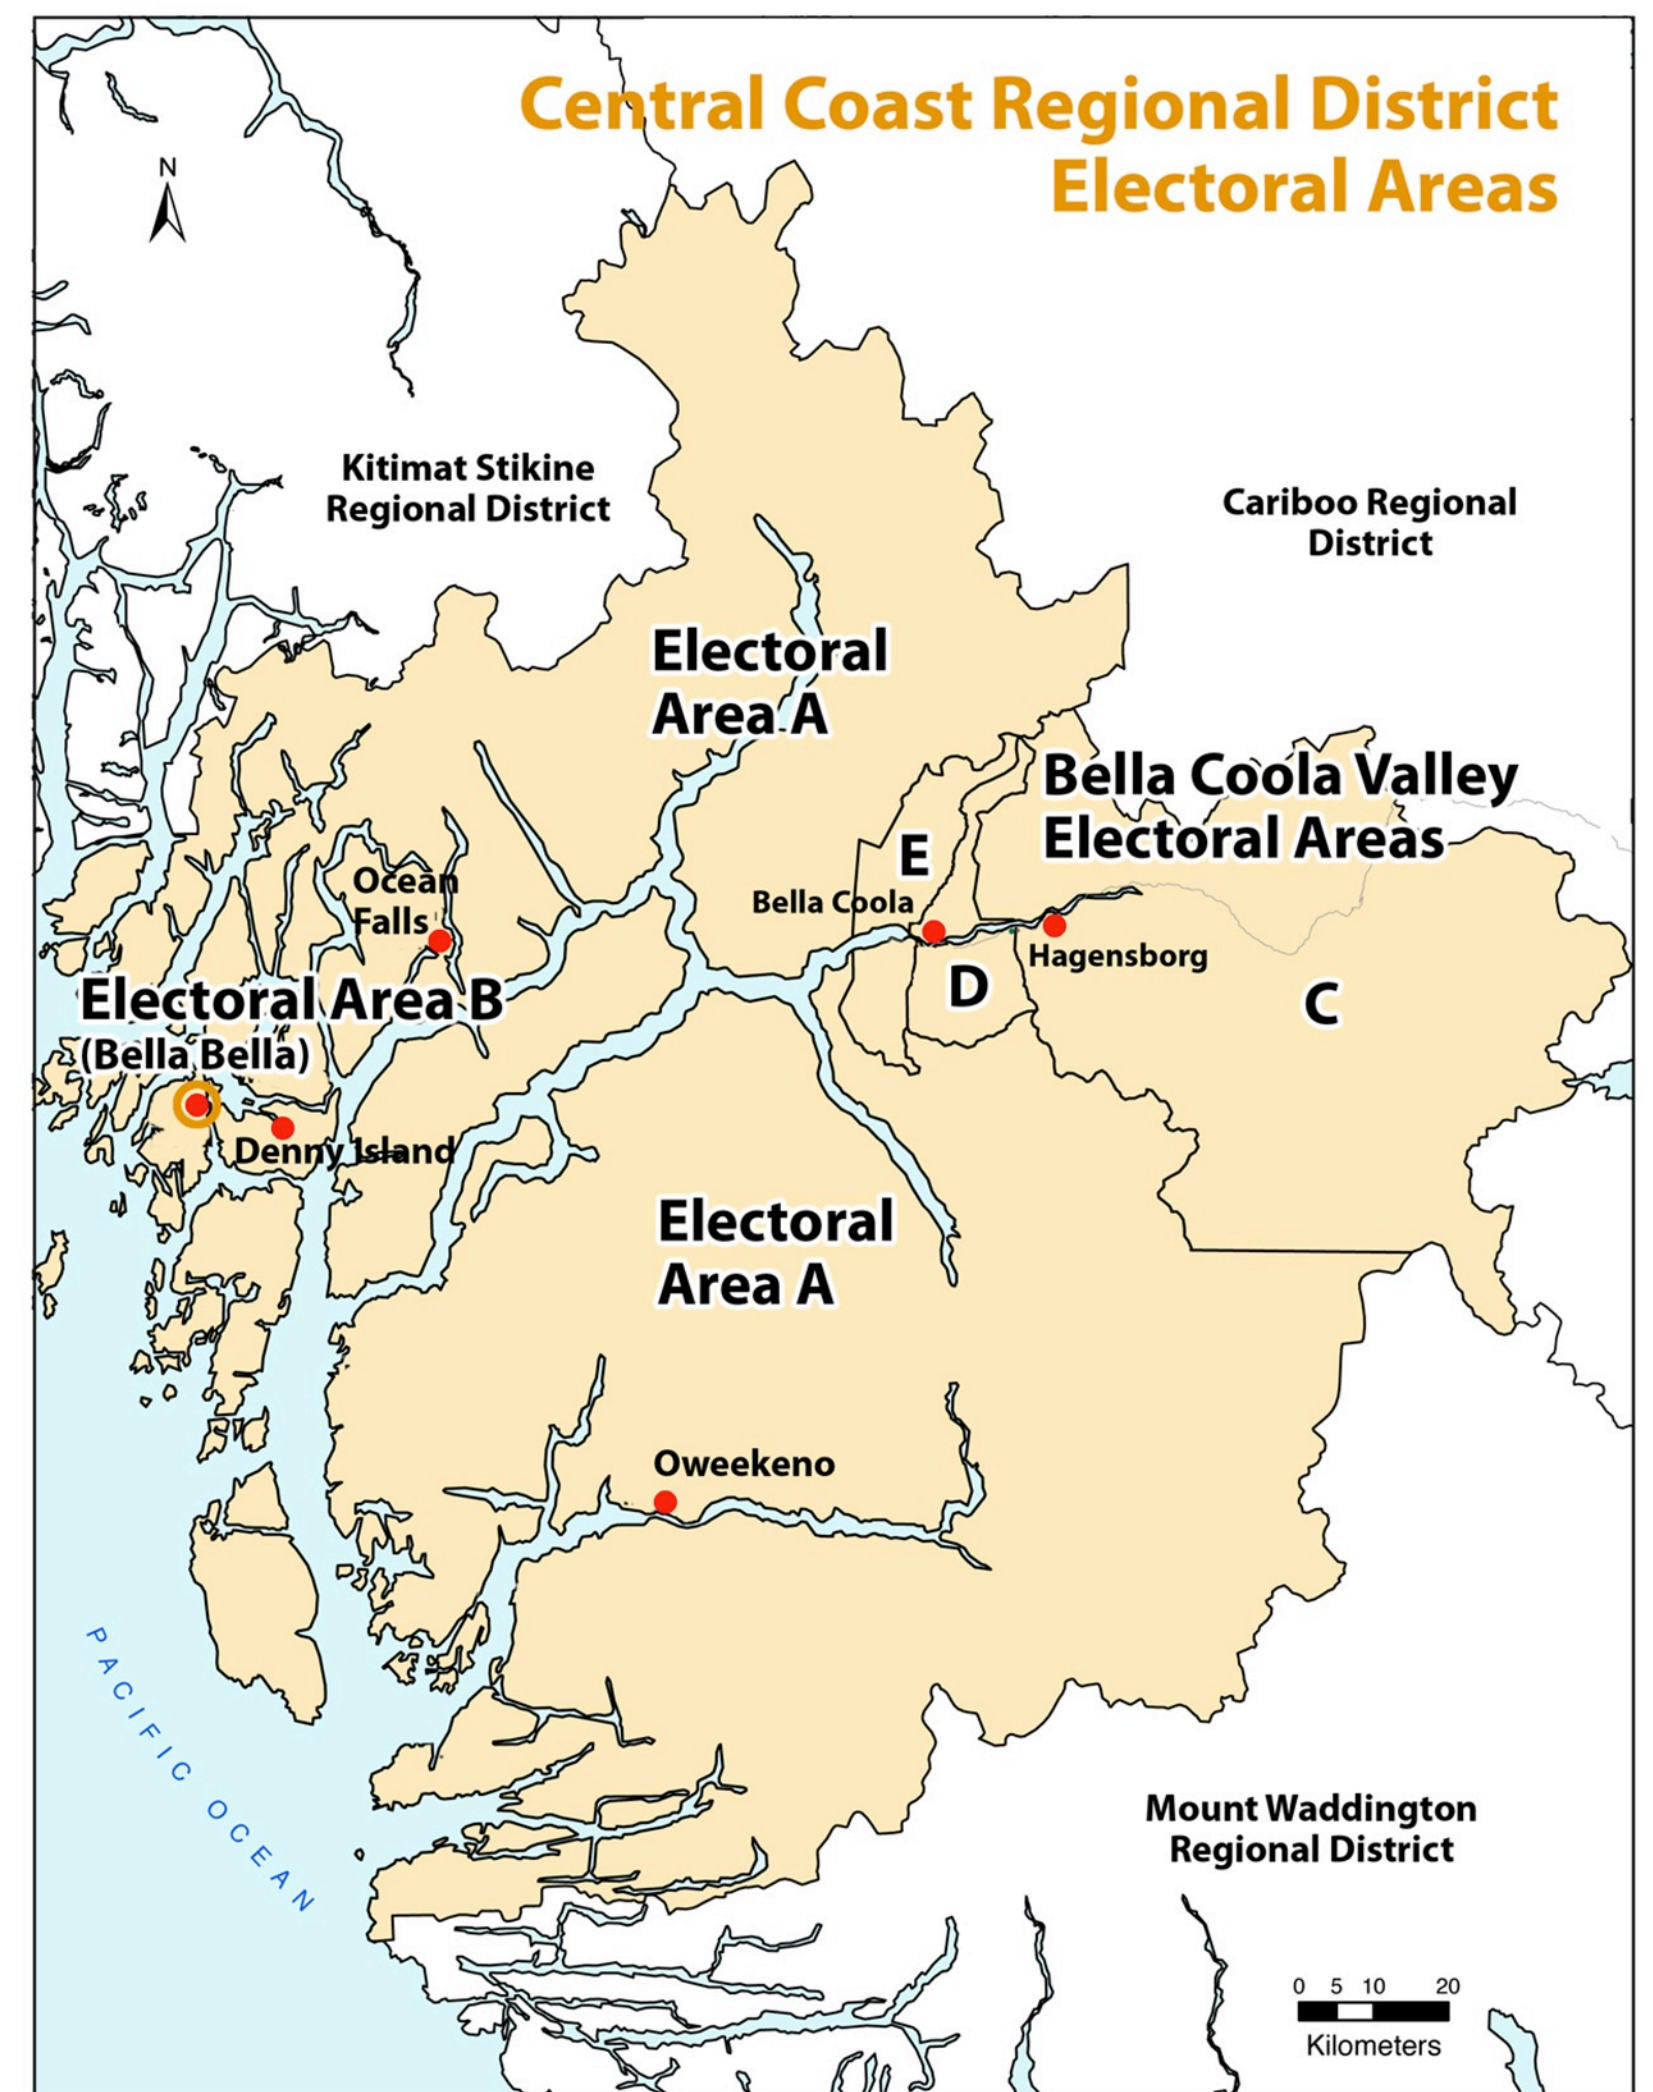

What is the Regional Board?

What electoral areas are in the Region?

The Central Coast Regional District is made up of 5 electoral areas.

- Area A Outer Coast (includes Ocean Falls, Denny Island, Oweekeno)
- Area B Bella Bella (includes all of Campbell Island)
- Area C Upper end of Bella Coola Valley, including Stuie, Firvale, and part of Hagensborg
- Area D includes some of Hagensborg, stretching from Augsburg Church west to Tatsquan Creek
- Area E includes Bella Coola townsite, and areas to the north and south of the North Bentinck Arm.

Who is on the CCRD Board of Directors?

The CCRD Board of Directors is made up of

- 5 electoral area directors
 - elected by voters in each electoral area
 - Where no one is elected, the Board must appoint a representative.