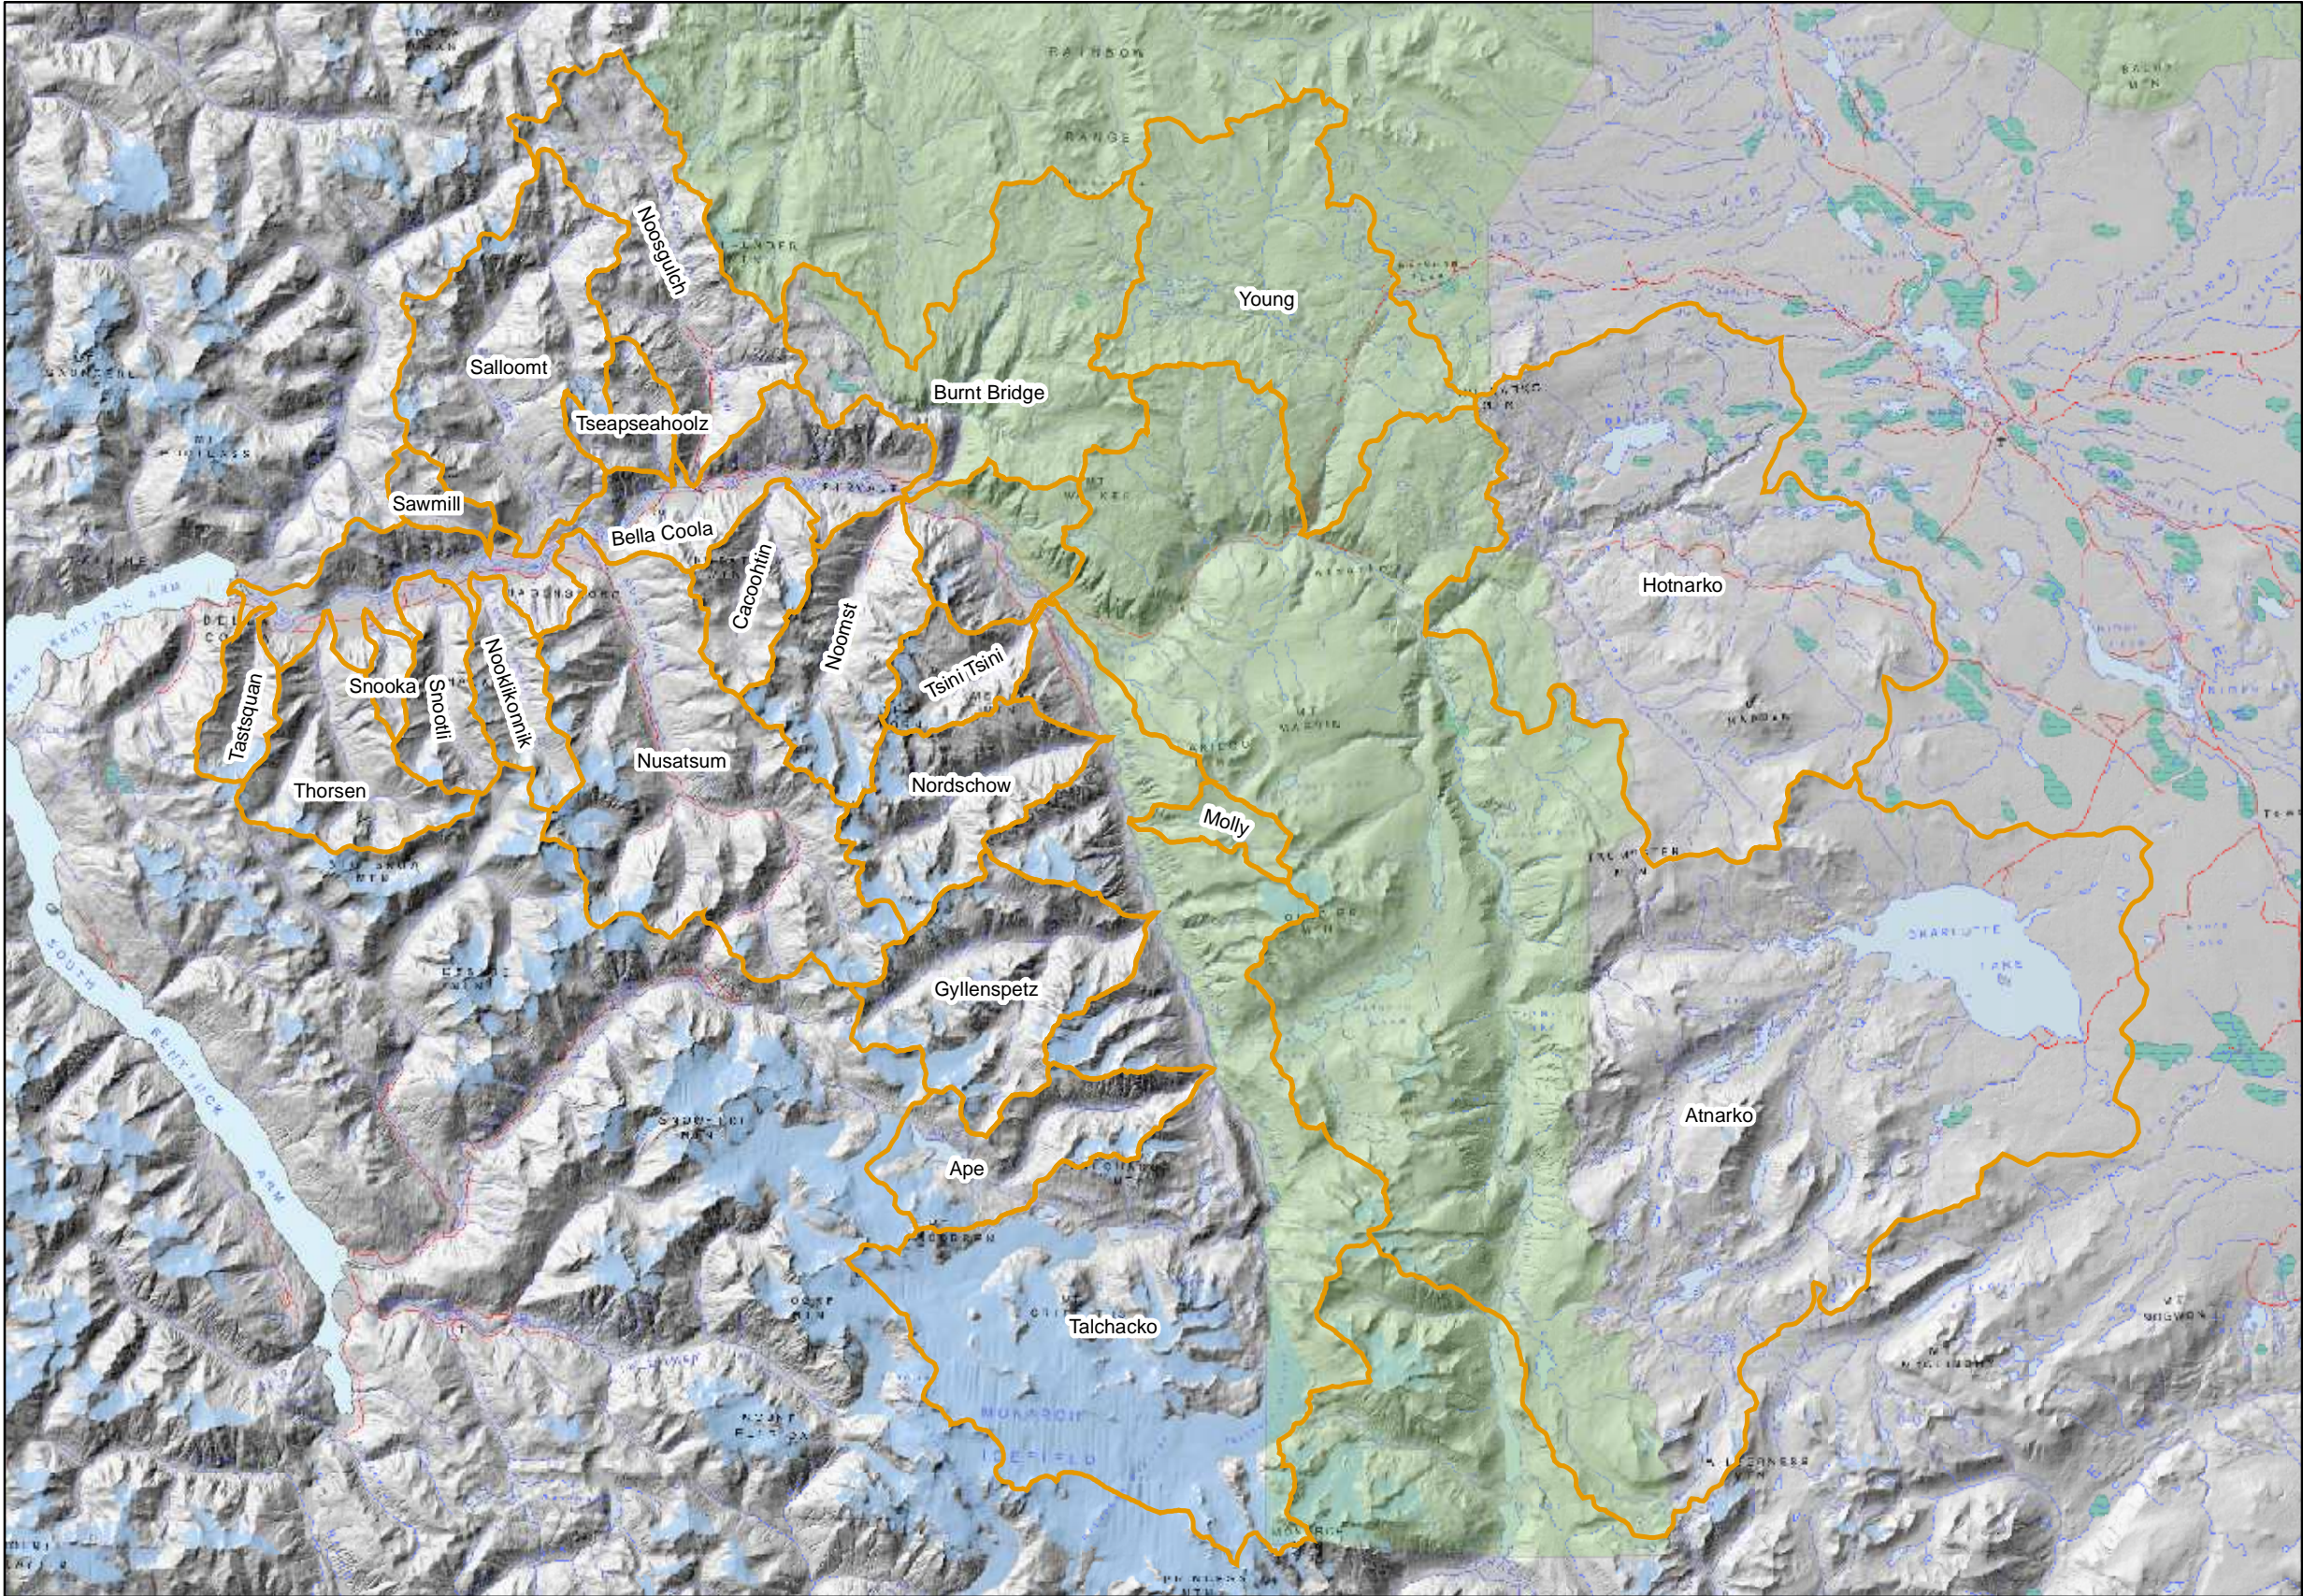

Bella Coola River Watershed

Legend

- Subbasins
- Tweedsmuir Park
- Road

Basin	ha
Ape	9,236
Atnarko	180,324
Bella Coola	24,688
Burnt Bridge	21,200
Cacoohtin	5,191
Gyllenspetz	13,962
Hotnarko	53,981
Molly	2,132
Nookliklonic	4,486
Noomst	9,852
Noosgulch	14,968
Nordschow	9,985
Nusatsum	28,126
Salloompt	17,526
Sawmill	1,662
Snooka	1,169
Snootli	4,796
Talchacko	67,890
Tastsquan	2,842
Thorsen	8,601
Tseapseahoolz	2,954
Tsini Tsini	4,104
Young	25,287
Total	514,962.00

1:400,000

Map created from BC Watershed Atlas, March, 2008