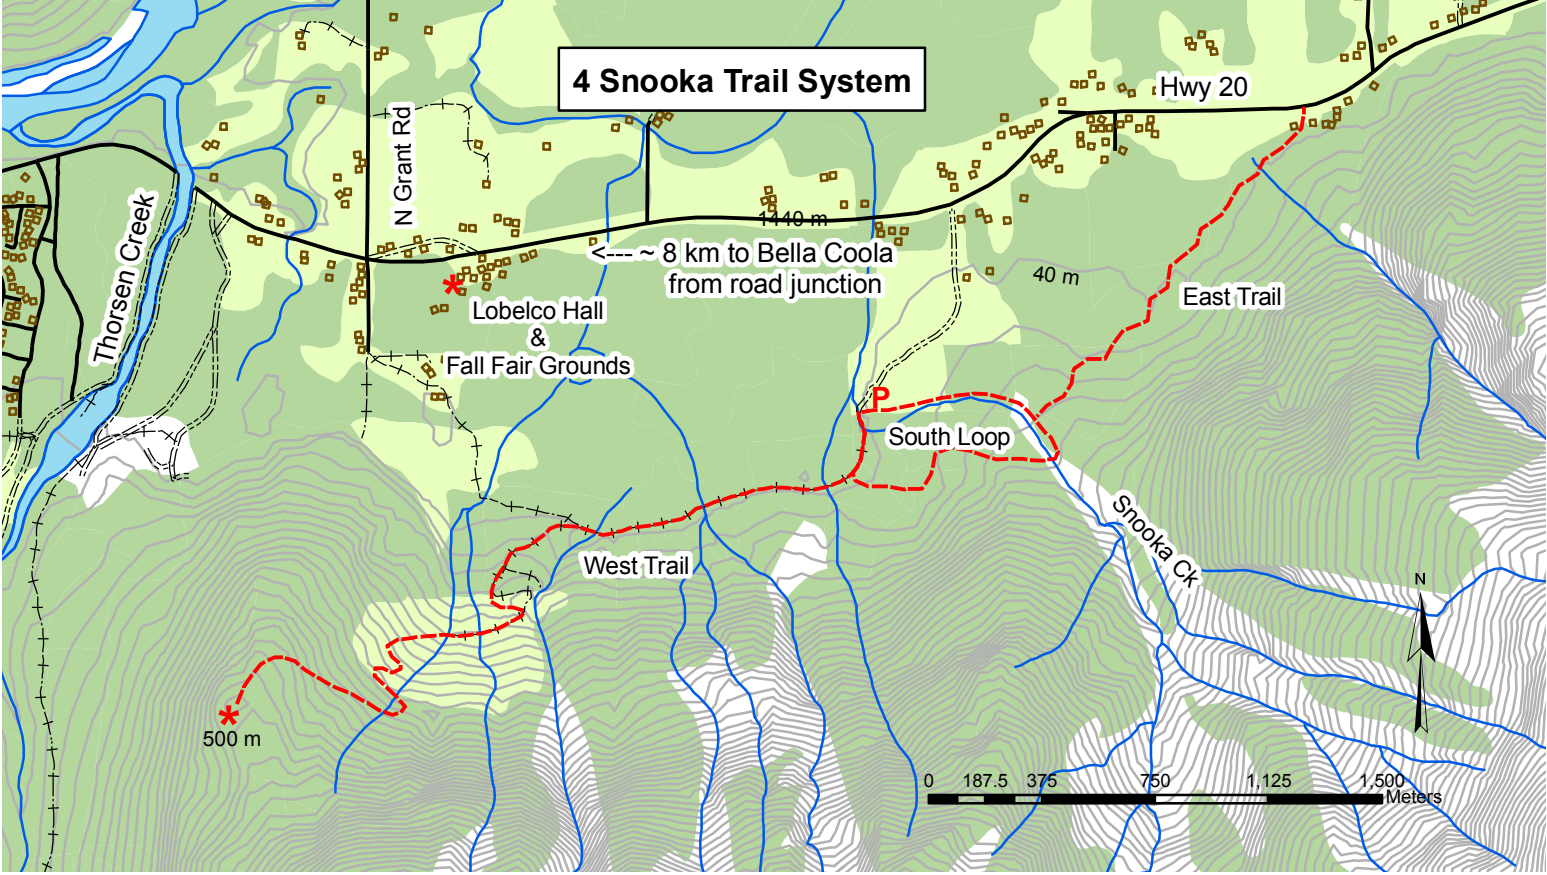

4 Snooka Trail System

Hwy 20

N Grant Rd

Thorsen Creek

← ~ 8 km to Bella Coola
from road junction

1440 m

40 m

Lobelco Hall

&

Fall Fair Grounds

East Trail

P
South Loop

West Trail

Snooka Ck

*
500 m

0 187.5 375 750 1,125 1,500 Meters