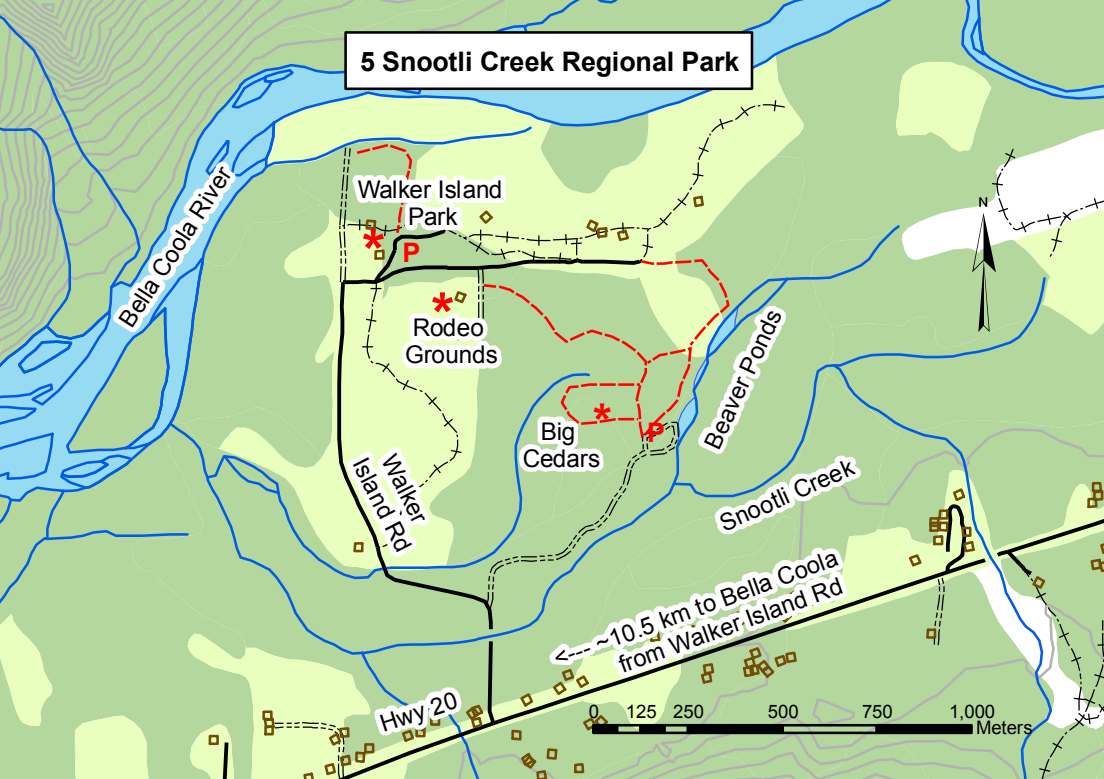

5 Snootli Creek Regional Park

Bella Coola River

Walker Island Park

Rodeo Grounds

Big Cedars

Beaver Ponds

Snootli Creek

Walker Island Rd

Hwy 20

~10.5 km to Bella Coola from Walker Island Rd

0 125 250 500 750 1,000 Meters