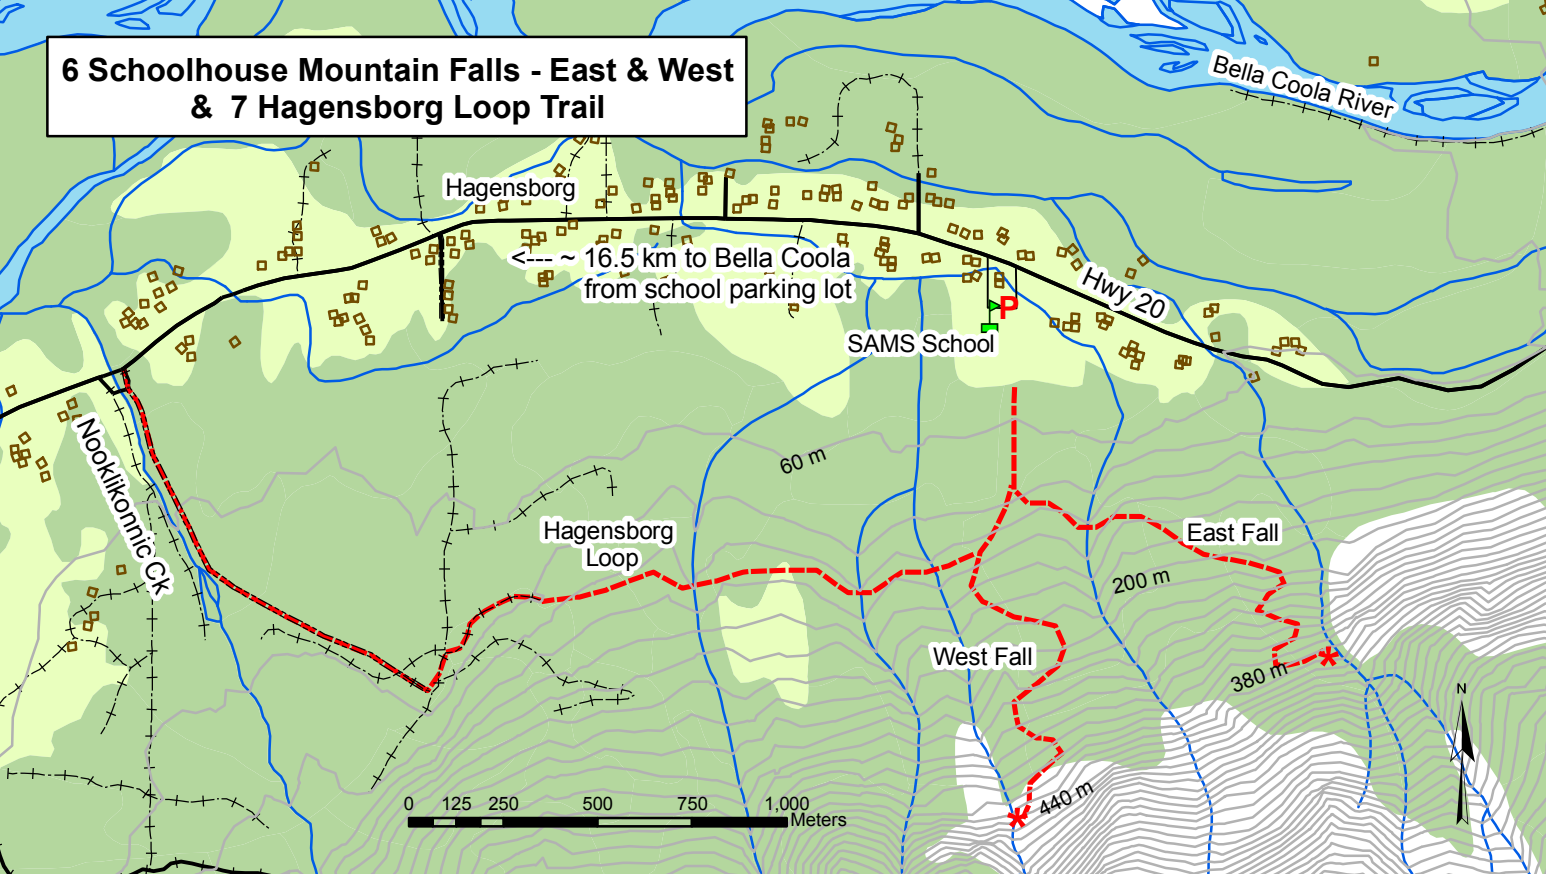

6 Schoolhouse Mountain Falls - East & West & 7 Hagensborg Loop Trail

Hagensborg

← ~ 16.5 km to Bella Coola
from school parking lot

SAMS School

Hwy 20

Bella Coola River

Nooklikonic Ck

Hagensborg Loop

East Fall

West Fall

60 m

200 m

380 m

440 m

0 125 250 500 750 1,000 Meters